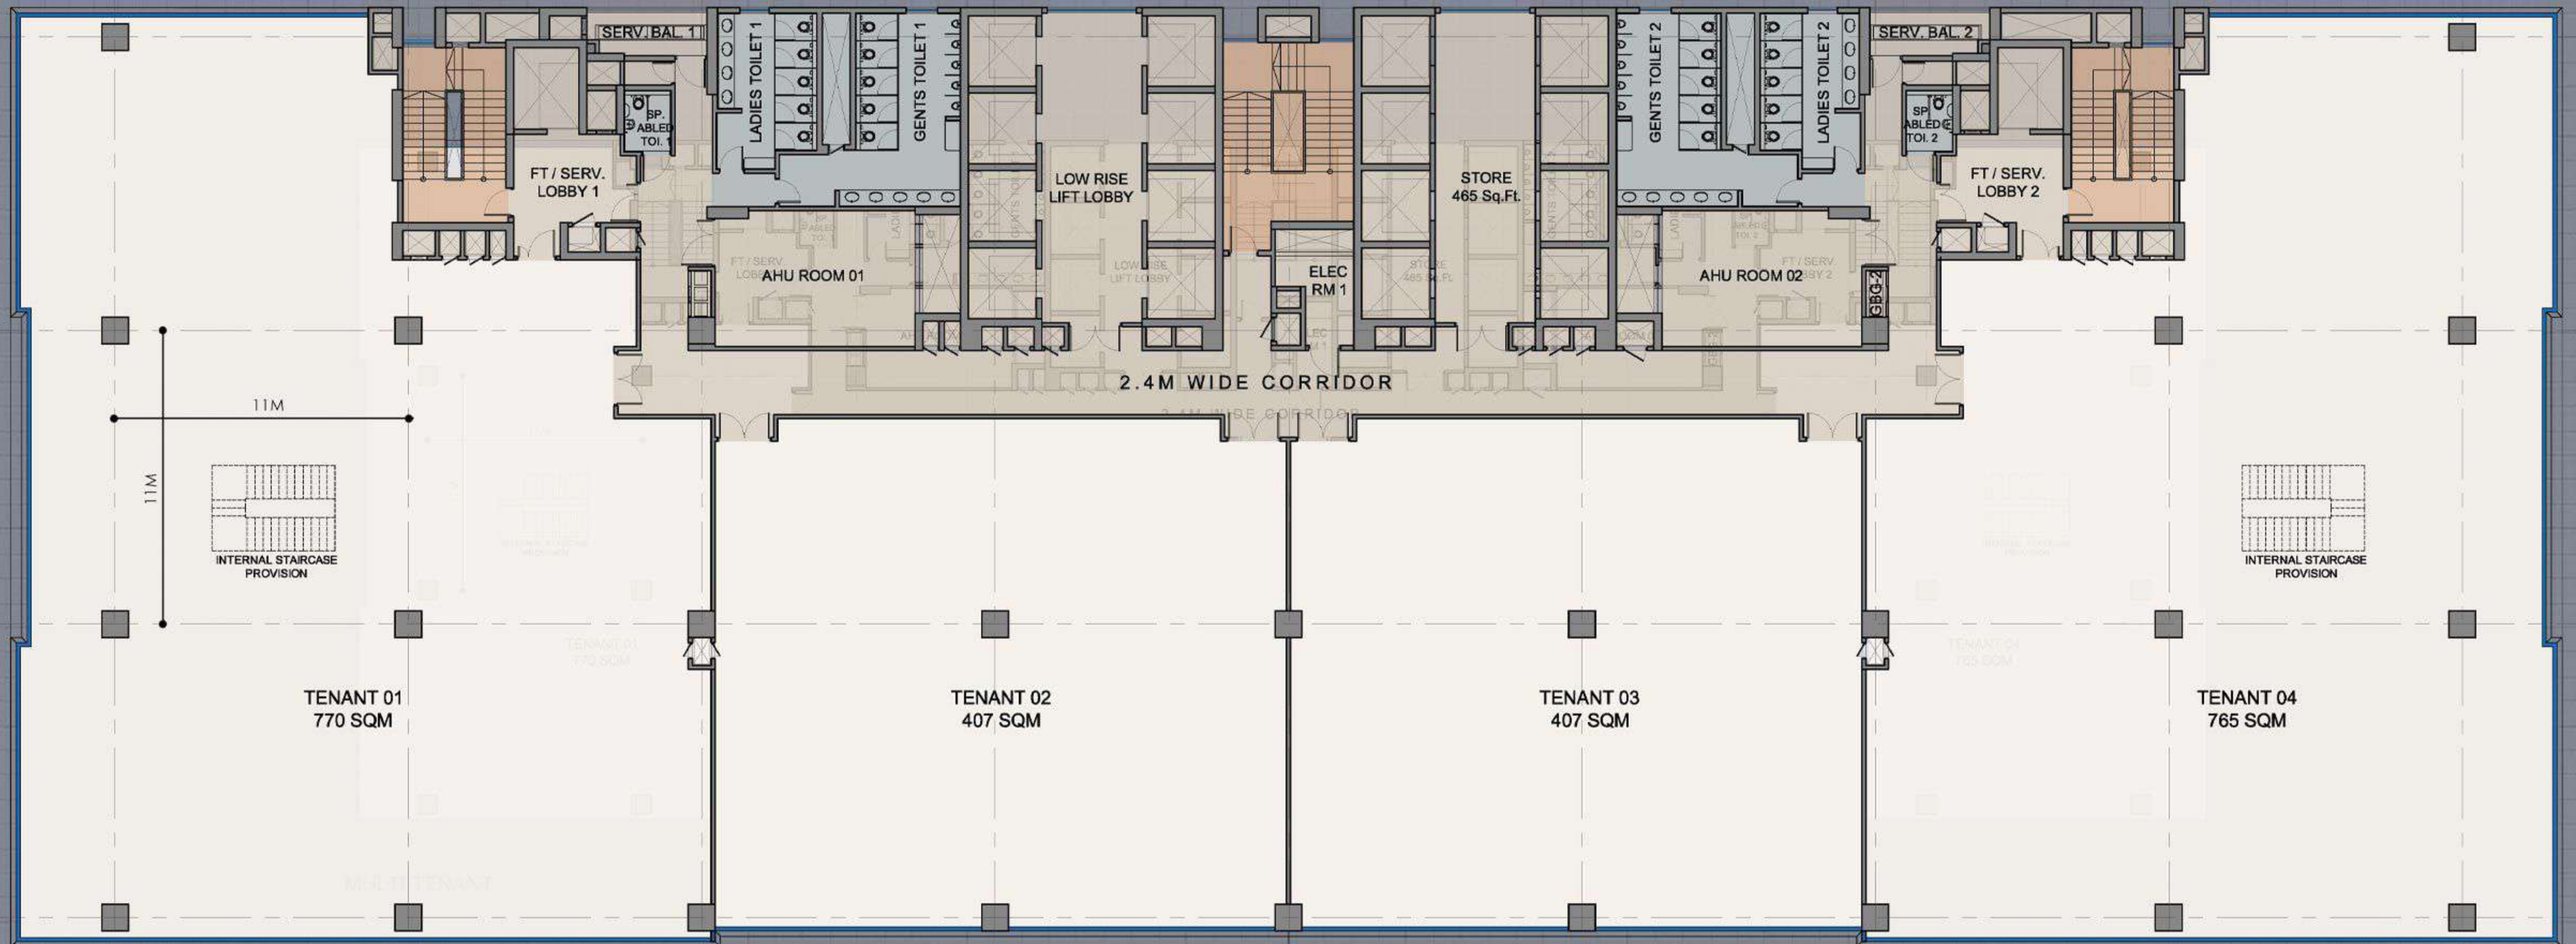

Multi Tenant Plan

MULTI TENANT

Efficient & flexible multi-tenant space options

Provision for independent air supply to each tenant

Single Tenant Plan

SINGLE TENANT

38,000 - 40,000 sf efficient floor-plates allowing flexible layout options

High performance glass facade for deeper natural light availability

Advanced HVAC and Fire and Life safety systems

Ground / Landscape Plan