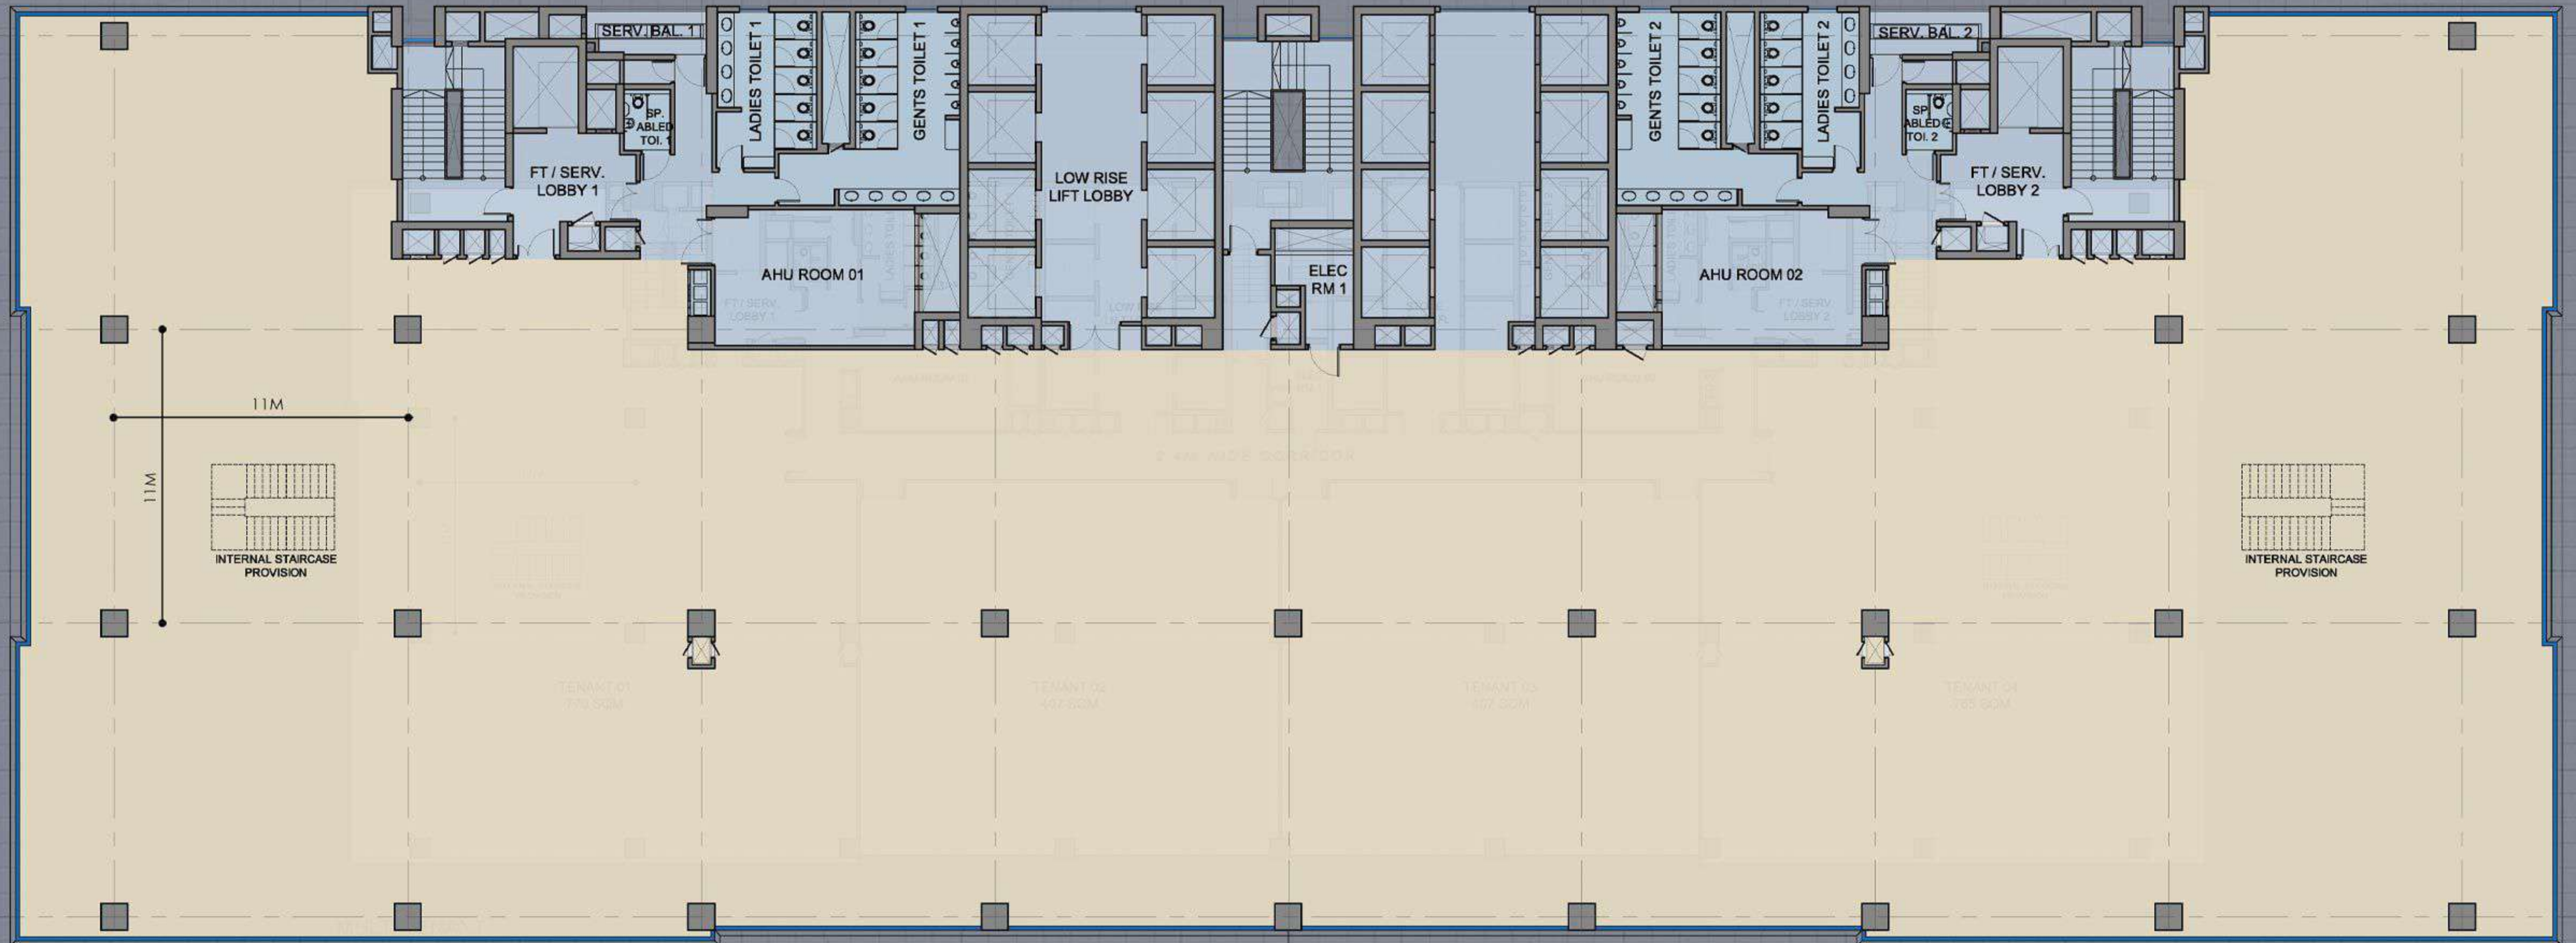

Multi Tenant Plan

MULTI TENANT

Efficient & flexible multi-tenant space options

Provision for independent air supply to each tenant

Single Tenant Plan

SINGLE TENANT

38,000 - 40,000 sf efficient floor-plates allowing flexible layout options

High performance glass facade for deeper natural light availability

Advanced HVAC and Fire and Life safety systems

Ground / Landscape Plan